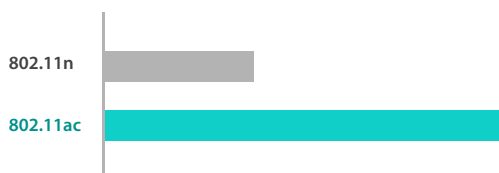

Selling point

➤ 1.2Gbps Fast Wi-Fi Speed

Adapting the next generation IEEE 802.11ac standard, A3000RU delivers wireless speed up to 1167Mbps, optimized for Internet activities requiring high bandwidth, such as HD videos and online gaming.